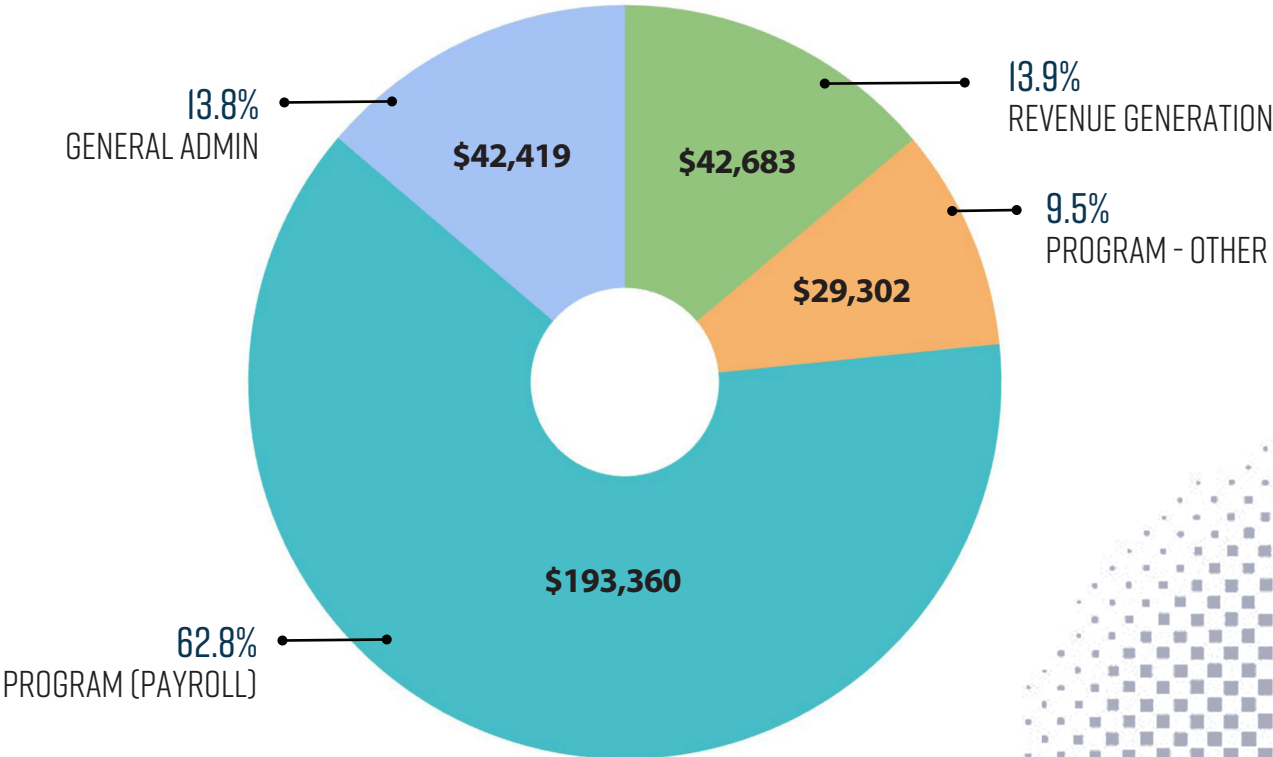

EXPENSES BY CATEGORY