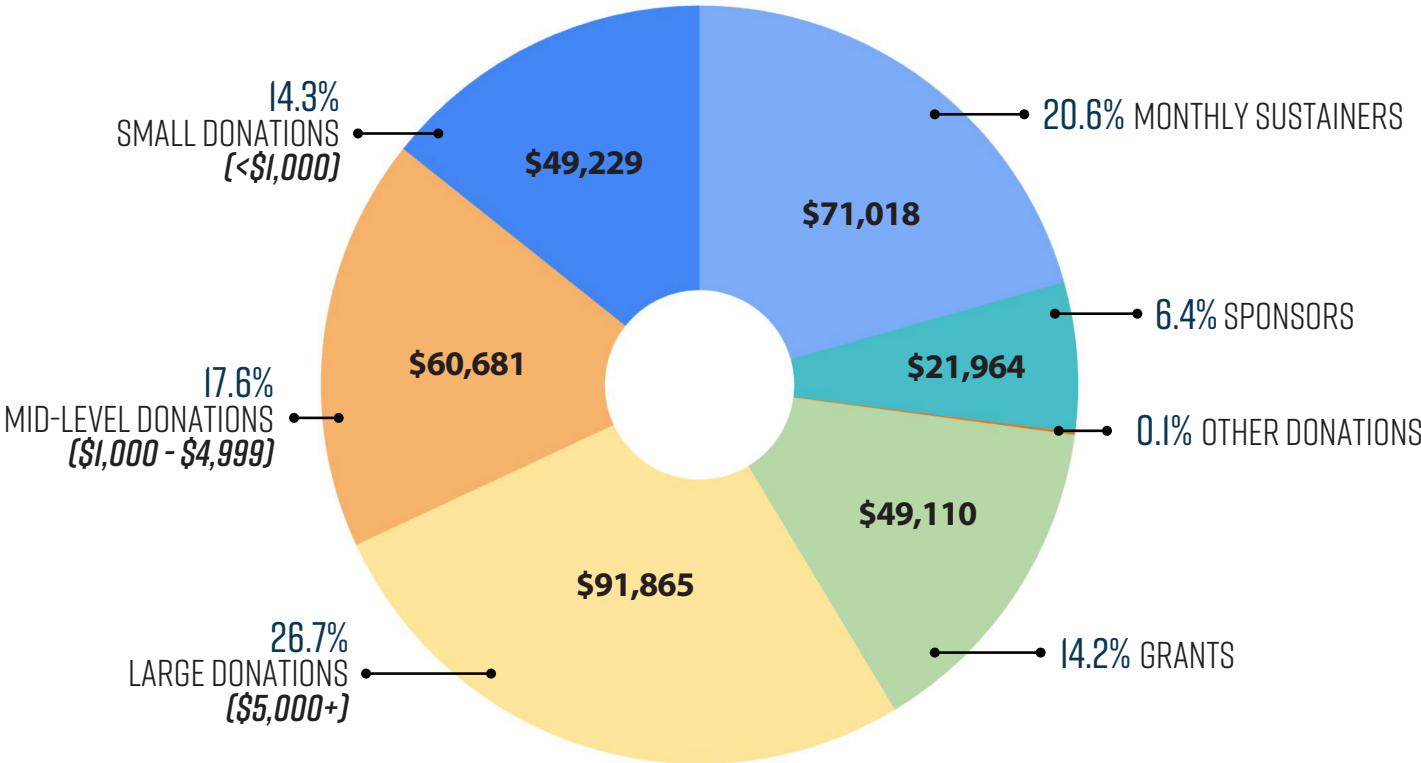

REVENUE BY SOURCE